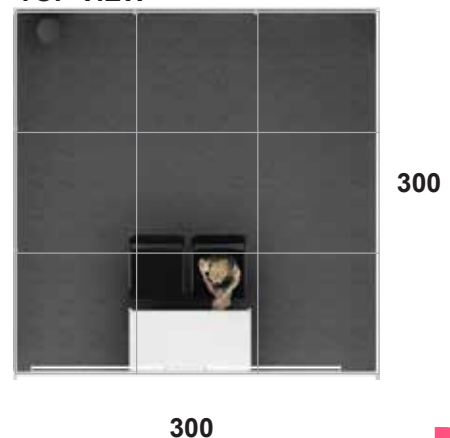

## BOOTH STANDARD SHELL SCHEME

FRONT VIEW

TOP VIEW

**IDR 11.000.000,-\* / 3 x 3 m**

Free 2 tickets IBEF Participation