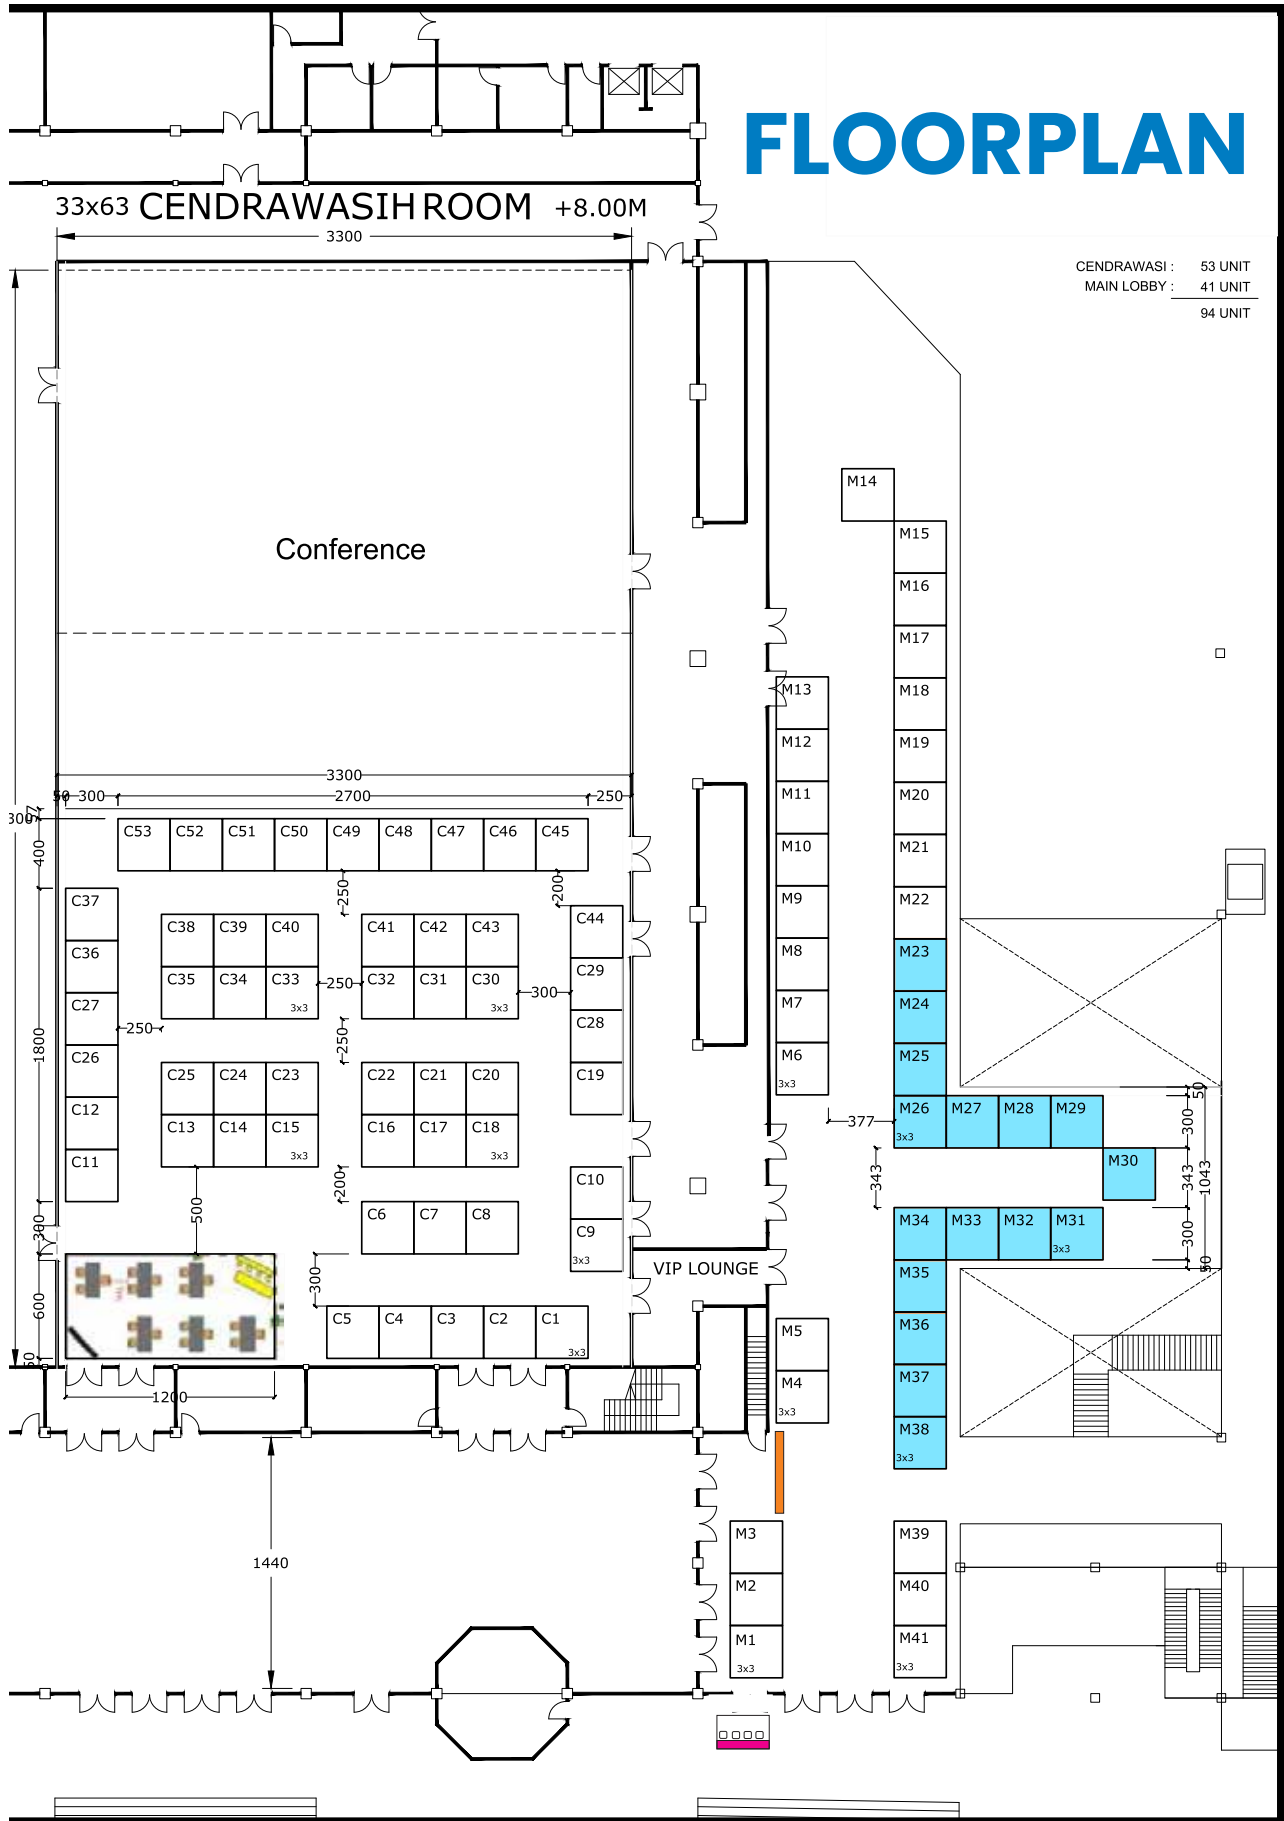

## BOOTH STANDARD SHELL SCHEME

FRONT VIEW

TOP VIEW

**IDR 11.000.000,-\* / 3 x 3 m**

Free 2 tickets IBEF Participation

### SPECIFICATION STANDARD BOOTH R8

Lockable Desk 100 x 50 x 75	1 unit
Chair	2 units
Waste Bin	1 unit
Long Arm Spotlight	1 nos
MCB 2 Amp	1 nos
Flooring Carpet	
Facia Name	

\*Exclude TAX

# FLOORPLAN