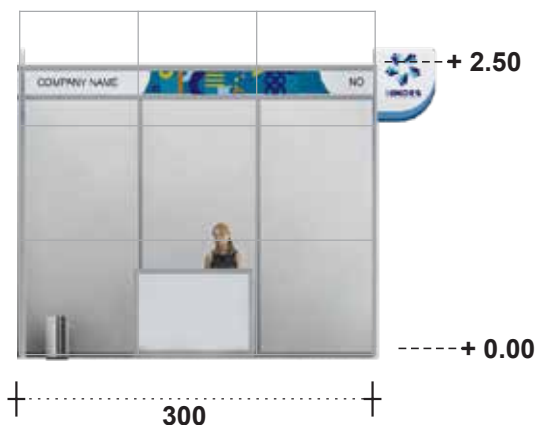

## BOOTH STANDARD SHELL SCHEME

FRONT VIEW

TOP VIEW

**IDR 11.000.000,-\* / 3 x 3 m**

Free 2 tickets IBEF Participation